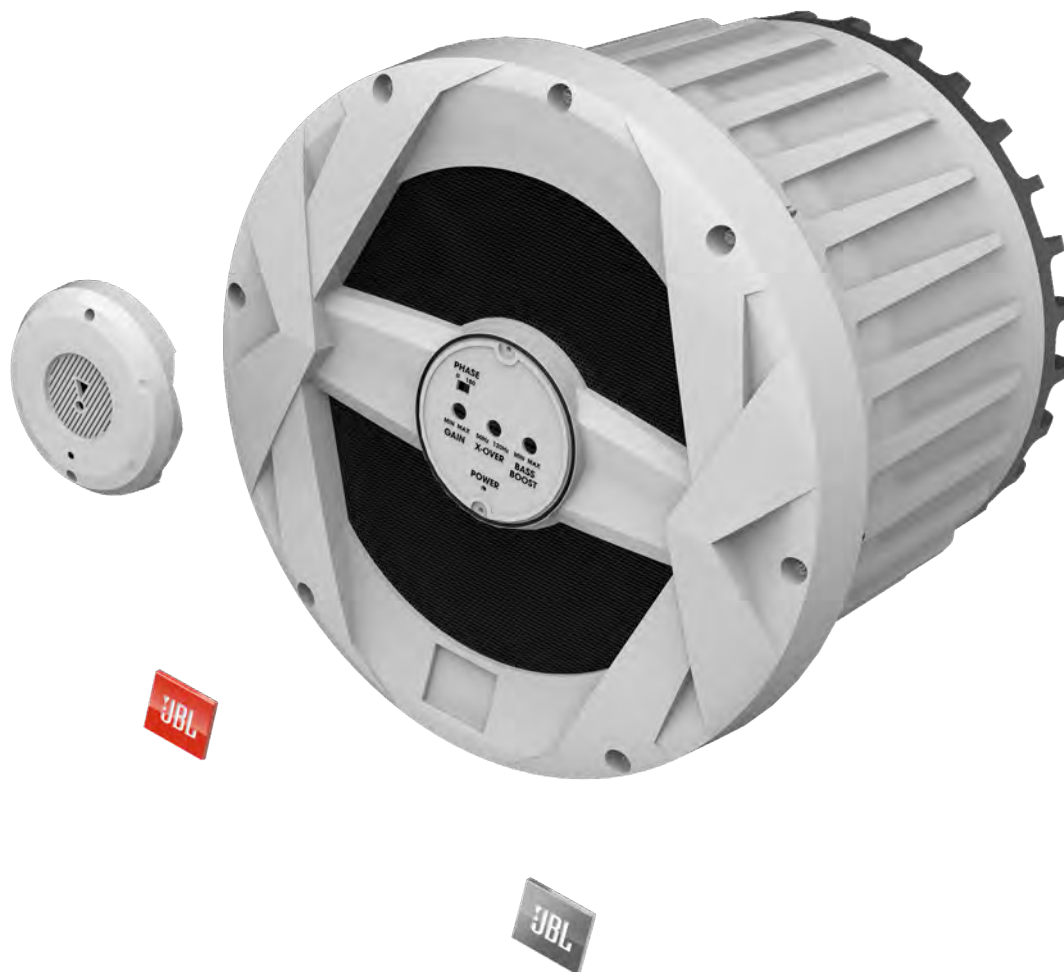

4 1/8" O.D.

3 1/2" Hole Cutout

For any additional information regarding for this product please contact your Haimes Coleman Group Representative or call 954.845.0411

MARINE BASSPRO

10" (250mm) Marine Audio 250W Powered Subwoofer System