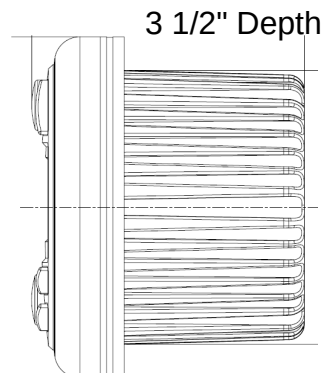

JBL PRV 175

ICONIC SOUND

From the days of the Woodstock music festival to the leader in portable BT speaker sales to creating music memories on the water, the JBL name has a deep heritage of sound reproduction.

THIS MARINE RECEIVER IS AS EASY TO OPERATE AS IT IS TO INSTALL

FEATURES

- AM/FM/BT
- 4 x 45W
- 2 Pair of pre-outs
- 3 1/2" Hole Cutout
- Aux input
- USB input (mp3/wma/phone charging)
- 50% brightness reduction dimming wire
- Wired/wireless remote ready (MILREM70 & MILRF9BLUART)
- U.S. & European tuning
- IPX7 (from front)
- Chrome trim

4 1/8" O.D.

3 1/2" Hole Cutout

For any additional information regarding for this product please contact your Haimes Coleman Group Representative or call 954.845.0411