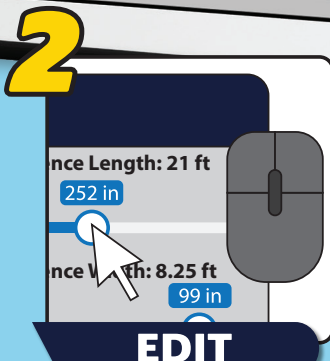

28" BENCH - BASE ONLY

H: 11" W: 27" D: 22.5"
8WD95-1B-204 White (-1008, -1009)
8WD95-1B-221 Grey (-1011, -1012)

37" BENCH - BASE ONLY

H: 11" W: 36" D: 22.5"
8WD100-1B-204 White (-1008, -1009)
8WD100-1B-221 Grey (-1011, -1012)

CORNER SECTION - BASE ONLY

H: 11" W: 25.5" D: 32.275"
8WD133-1B-204 White (-1008, -1009)
8WD133-1B-221 Grey (-1011, -1012)

FLIP FLOP - BASE ONLY

H: 11" W: 32" D: 22"
8WD125FF-1B-204 White (-1008, -1009)
8WD125FF-1B-221 Grey (-1011, -1012)

BUILD THE PERFECT PONTOON IN 5 SIMPLE STEPS!

SCAN BELOW TO START DESIGNING

CUSTOM PONTOON LAYOUTS MADE SIMPLE.

RECTANGULAR PONTOON TABLE

- 4 Recessed Cup Holders
- Table Top and pedestal removable for storage
- H: 28.5" W: 23" D: 30"

OBLONG PONTOON TABLE

- 2 Recessed Cup Holders
- Table Top and pedestal removable for storage
- H: 28.5" W: 17" D: 30"

8WD1157

PONTOON PARTY PLATTER

- 5 Recessed Cup Holders
- Table Top and pedestal removable for storage
- H: 30.5" W: 15.5" D: 17.75"

PORTABLE DRINK HOLDER

- Dual Stainless Cup Holders
- Weighted Drop Down Retainer Ensures Snug Fit Between Seat Cushions
- H: 4.625" W: 7.5" D: 12.25"