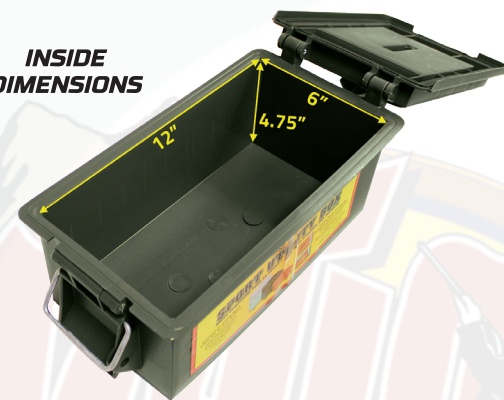

CASE PACK 6 SINGLE PACK
 5601-13 Green 5601-15 Orange
 5601-15 Orange 5601-40 White
 5601-40 White

5601-40

5601-15

5601-13

INSIDE DIMENSIONS

5602

TALL UTILITY DRY BOX

- Drop-in Tray Included
- Outer Dims - H: 11.5" W: 7.75" L: 15"
- Inner Dims - H: 9.75" W: 6" L: 12"
- Volume: 12.4 Liters