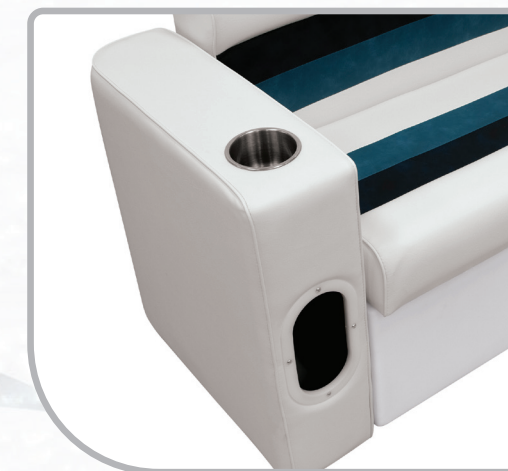

BENCH SEAT ARM RESTS

H: 28" W: 7" D: 27"
Footprint: 7" x 27"

1. **LEFT RADIUS**
   3009-990 Platinum (Pairs w/ -986, -1066)
   3009-1725 Mocha Java (Pairs w/ -1749)
   3009-1890* Slate / Dark Neutral
2. **RIGHT RADIUS**
   3010-990 Platinum (Pairs w/ -986, -1066)
   3010-1725 Mocha Java (Pairs w/ -1749)
   3010-1890* Slate / Dark Neutral

*TWO TONE ARM RESTS VS SOLID COLOR

HIDDEN ACCESS
PANEL w/ SNAP
ON COVER

SEE BACK-INSIDE COVER FOR MORE DETAILS!

27" BENCH - BASE ONLY

1. H: 11" W: 36" D: 19"
   BM1143-1B-990 Platinum (-986, -1066)
   BM1143-1B-1725 Mocha Java (-1749)
   BM1143-1B-890 Slate (-1890)

50" BENCH - BASE ONLY

1. H: 11" W: 50" D: 19"
   BM1145-1B-990 Platinum (-986, -1066)
   BM1145-1B-1725 Mocha Java (-1749)
   BM1145-1B-890 Slate (-1890)

28" CORNER - BASE ONLY

1. H: 11" W: 39.25" D: 23.5"
   BM11028-1B-990 Platinum (-986, -1066)
   BM11028-1B-1725 Mocha Java (-1749)
   BM11028-1B-890 Slate (-1890)

36" BENCH - BASE ONLY

1. H: 11" W: 36" D: 19"
   BM1144-1B-990 Platinum (-986, -1066)
   BM1144-1B-1725 Mocha Java (-1749)
   BM1144-1B-890 Slate (-1890)

FLIP FLOP - BASE ONLY

1. H: 11" W: 27" D: 19"
   BM1152-1B-990 Platinum (-986, -1066)
   BM1152-1B-1725 Mocha Java (-1749)
   BM1152-1B-890 Slate (-1890)

32" CORNER - BASE ONLY

1. H: 11" W: 36" D: 19"
   BM1146-1B-990 Platinum (-986, -1066)
   BM1146-1B-1725 Mocha Java (-1749)
   BM1146-1B-890 Slate (-1890)

28" BENCH CUSHIONS

H: 29.25" W: 27.5" D: 24"
Sitting Depth: 17.25"
*Base Footprint: 27.5" x 24"

1. **8WD95-1008** White / Navy / Blue
   8WD95-1009 White / Red / Charcoal
   8WD95-1011 Grey / Navy / Blue
   8WD95-1012 Grey / Red / Charcoal

*BASES SOLD SEPARATELY, SEE PG. 10 FOR DETAILS

37" BENCH CUSHIONS

H: 29.25" W: 36.5" D: 24"
Sitting Depth: 17.25"
*Base Footprint: 36.5" x 24"

1. **8WD100-1008** White / Navy / Blue
   8WD100-1009 White / Red / Charcoal
   8WD100-1011 Grey / Navy / Blue
   8WD100-1012 Grey / Red / Charcoal