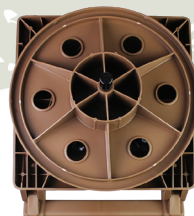

BOTTOM VIEW