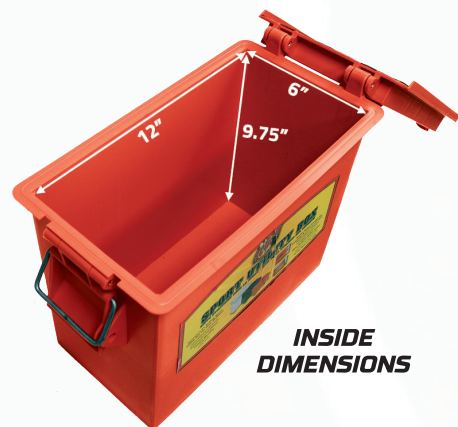

5601-13

5602-40

5602

TALL UTILITY DRY BOX

- Drop-in Tray Included
- Outer Dims - H: 11.5" W: 7.75" L: 15"
- Inner Dims - H: 9.75" W: 6" L: 12"
- Volume: 12.4 Liters

CASE PACK 6 SINGLE PACK
5602-13 Green 5602-15 Orange
5602-15 Orange 5602-40 White
5602-40 White