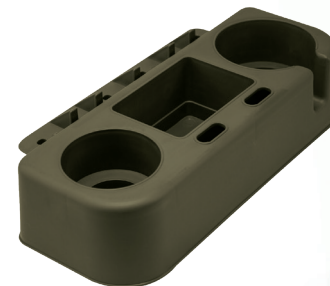

8WD1096-713