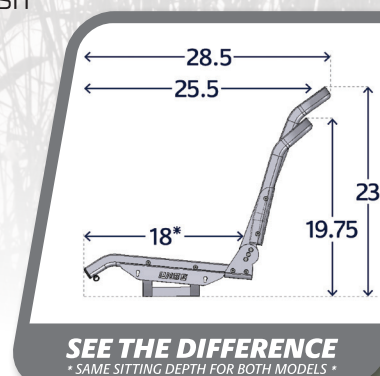

AERO X MESH MID BACK

H: 19.75" W: 19.75" D: 25.5"
 Sitting Depth: 18"
 3374-713 Green Mesh

NO PINCH HINGE SYSTEM

SEAMLESS BACK FRAME

SEE THE DIFFERENCE
* SAME SITTING DEPTH FOR BOTH MODELS *

• BREATHABLE MESH FABRIC SITTING SURFACE