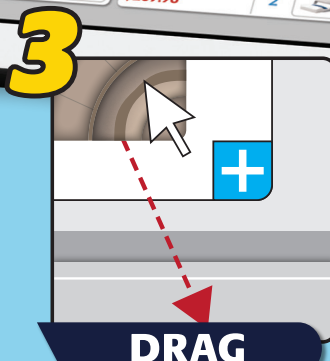

28" BENCH - BASE ONLY

H: 11" W: 27" D: 22.5"
8WD95-1B-204 White (-1008, -1009)
8WD95-1B-221 Grey (-1011, -1012)

37" BENCH - BASE ONLY

H: 11" W: 36" D: 22.5"
8WD100-1B-204 White (-1008, -1009)
8WD100-1B-221 Grey (-1011, -1012)

CORNER SECTION - BASE ONLY

H: 11" W: 25.5" D: 32.275"
8WD133-1B-204 White (-1008, -1009)
8WD133-1B-221 Grey (-1011, -1012)

FLIP FLOP - BASE ONLY

H: 11" W: 32" D: 22"
8WD125FF-1B-204 White (-1008, -1009)
8WD125FF-1B-221 Grey (-1011, -1012)

BUILD THE PERFECT PONTOON IN 5 SIMPLE STEPS!

DRAG

SCAN BELOW TO START DESIGNING

CUSTOM PONTOON LAYOUTS MADE SIMPLE.

RECTANGULAR PONTOON TABLE

- 4 Recessed Cup Holders
- Table Top and pedestal removable for storage
- H: 28.5" W: 23" D: 30"

OBLONG PONTOON TABLE

- 2 Recessed Cup Holders
- Table Top and pedestal removable for storage
- H: 28.5" W: 17" D: 30"

8WD1157

PONTOON PARTY PLATTER

- 5 Recessed Cup Holders
- Table Top and pedestal removable for storage
- H: 30.5" W: 15.5" D: 17.75"

PORTABLE DRINK HOLDER

- Dual Stainless Cup Holders
- Weighted Drop Down Retainer Ensures Snug Fit Between Seat Cushions
- H: 4.625" W: 7.5" D: 12.25"