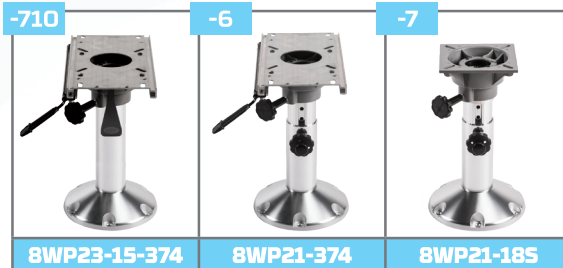

OFFSHORE PEDESTAL REFERENCE