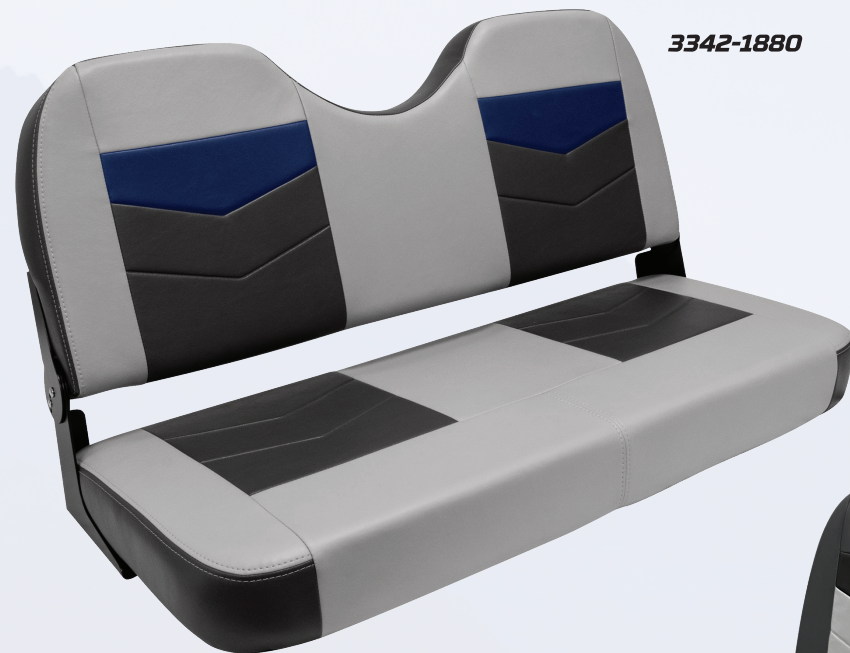

- 3342-1880 Marble / Blueberry / Charcoal
- 3342-1881 Marble / Regal Red / Charcoal
- 3342-860 Charcoal / Black / Marble

3342-1880

3348

PRO ANGLER 48" BENCH

H: 21" W: 48" D: 23"
Sitting Depth: 15"

- 3348-1880 Marble / Blueberry / Charcoal
- 3348-1881 Marble / Regal Red / Charcoal
- 3348-860 Charcoal / Black / Marble