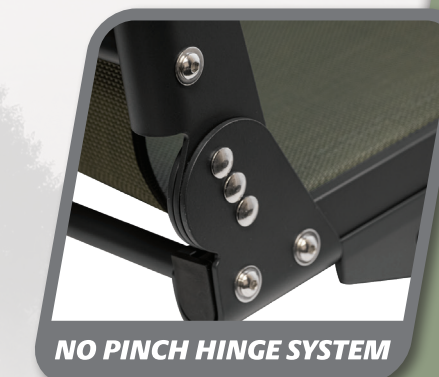

AERO X MESH MID BACK

H: 19.75" W: 19.75" D: 25.5"
Sitting Depth: 18"
3374-713 Green Mesh