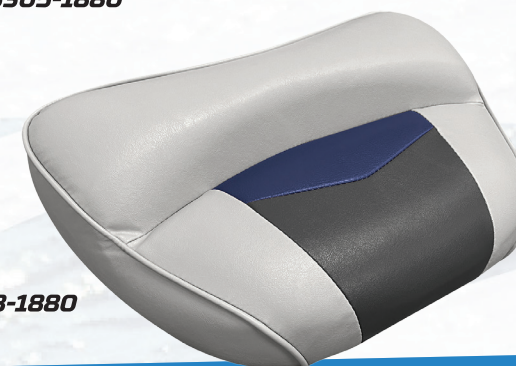

3308-1880

3304

PRO ANGLER HIGH BACK

H: 22.75" W: 17.5" D: 22.5"
Sitting Depth: 16.5"

- 3304-1880 Marble / Blueberry / Charcoal
- 3304-1881 Marble / Regal Red / Charcoal
- 3304-860 Charcoal / Black / Marble