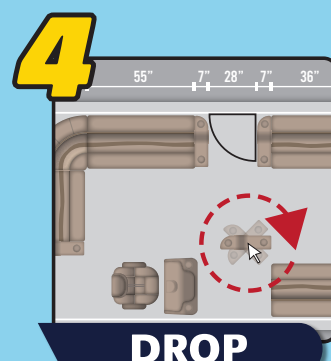

8WD125FF-1B-221

BUILD THE PERFECT PONTOON IN 5 SIMPLE STEPS!

MEASURE

EDIT

DRAG

DROP

DONE

SCAN BELOW TO START DESIGNING