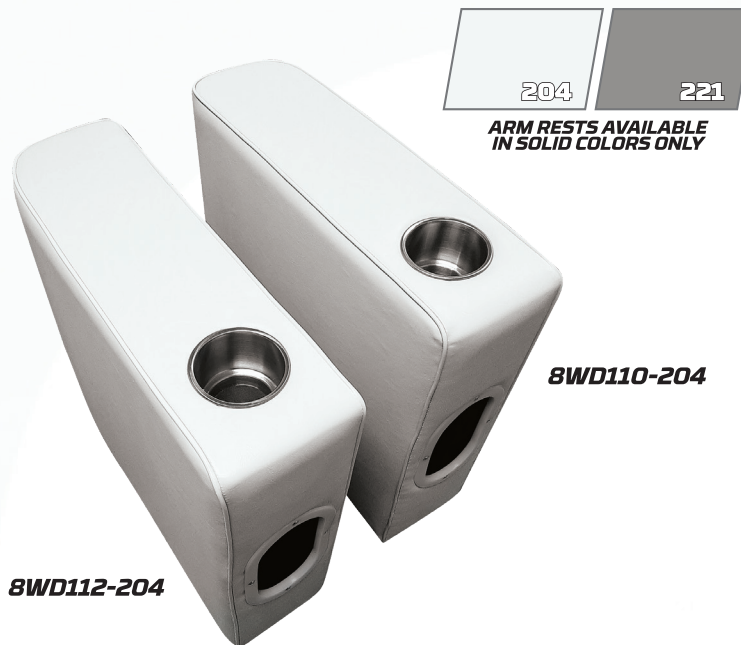

204 221
ARM RESTS AVAILABLE
IN SOLID COLORS ONLY

8WD110-204

8WD112-204

8WD1305

LEAN BACK CHAISE LOUNGES

H: 29.25" W: 17" D: 23.75"
Base Footprint: 24" x 15.5"
LEFT RADIUS
8WD1305L-1008 White / Navy / Blue
8WD1305L-1009 White / Red / Charcoal
8WD1305L-1011 Grey / Navy / Blue
8WD1305L-1012 Grey / Red / Charcoal
RIGHT RADIUS
8WD1305R-1008 White / Navy / Blue
8WD1305R-1009 White / Red / Charcoal
8WD1305R-1011 Grey / Navy / Blue
8WD1305R-1012 Grey / Red / Charcoal