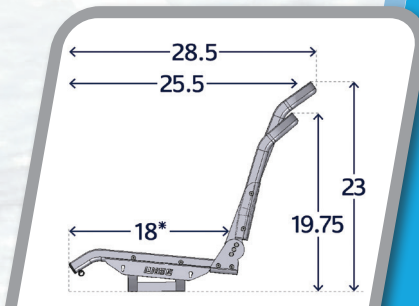

AERO X MESH MID BACK

H: 19.75" W: 19.75" D: 25.5"
Sitting Depth: 18"
3374-1800 Grey Mesh

3374-1800

NO PINCH HINGE SYSTEM

SEAMLESS BACK FRAME

SEE THE DIFFERENCE
* SAME SITTING DEPTH FOR BOTH MODELS *

Aero X

COOL-RIDE BOAT SEAT