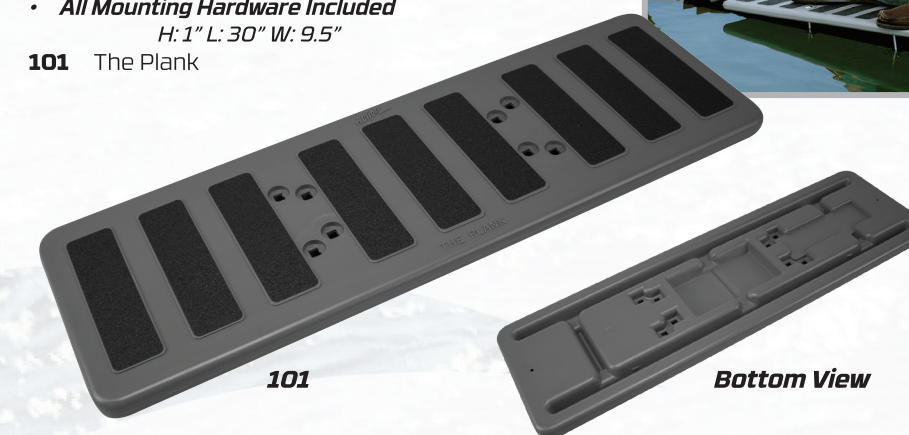

101

Bottom View