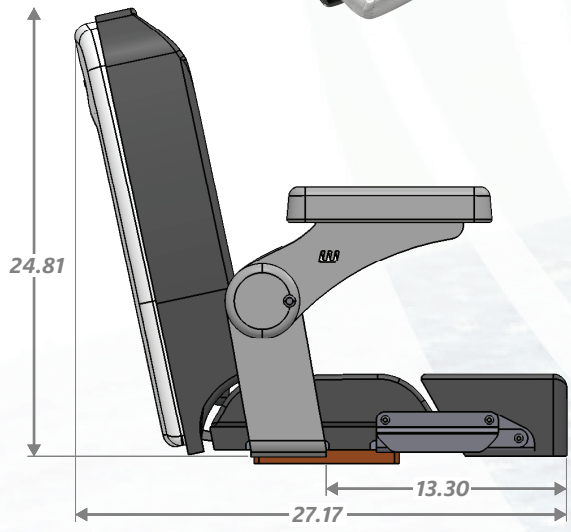

3372

G2 SLIMLINE LUXURY HELM

Slim Profile Design, Suited for Smaller Center Console Crafts

H: 24.81" W: 25" D: 27.17"
Sitting Width: 18.25"

3372-1784 White - Pedestal Ready*
3372SS-1784 White w/ Low Profile Slide
*Fore & Aft Seat Slide Required

NEW ITEM

3372-1784

GENESIS
LUXURY HELM

- HEAVY DUTY, POSITIVE LOCKING ARM RESTS w/ POWDER COATED FINISH
- OEM GRADE, HIGH DENSITY FOAM PACK COVERED w/ SOFT TOUCH, ANTI-PINKING VINYL
- ALL-DAY COMFORT & BREATHABILITY WITH VENTED BACK REST
- FLIP-UP BOLSTER WITH PINCH FREE, STAINLESS STEEL HINGE SYSTEM
- THICK WALLED, ABS MOLDED OUTBACK PROTECTED WITH UV STABILIZATION
- ALL STAINLESS STEEL HARDWARE
- FLEXIBLE MOUNTING OPTIONS: BOX OR PEDESTAL READY
- 2 YEAR WARRANTY

3370

GENESIS LUXURY HELM

H: 24.98" W: 26.21" D: 29.81"
Sitting Width: 21"

3370-1784 White w/ Low Profile Slide
3371-1784 White - Pedestal Ready*
*Fore & Aft Seat Slide Required

3371-1784

8WD156

70 QT SWINGBACK SEAT

H: 34.75" W: 32" D: 18"

8WD156-784 Brite White
8WD156-R-B Replacement Back Rest
8WD156-R-S Replacement Seat

8WD159

50 QT SWINGBACK SEAT

H: 34.75" W: 29" D: 18"

8WD159-784 Brite White
8WD159-R-B Replacement Back Rest
8WD159-R-S Replacement Seat

8WD437

62 QT COOLER SEAT

H: 35" W: 32" D: 18"

8WD437SS-784 Brite White
8WD437SS-R-B Replacement Back Rest
8WD437SS-R-S Replacement Seat