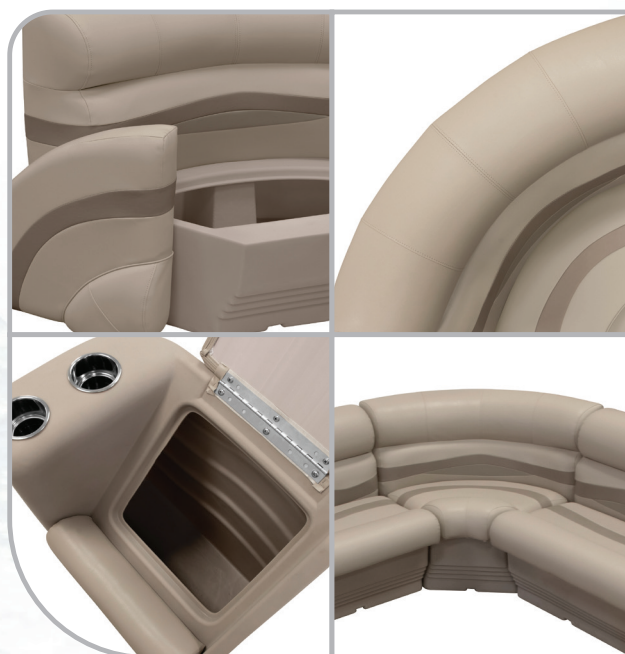

BM13006R-1749