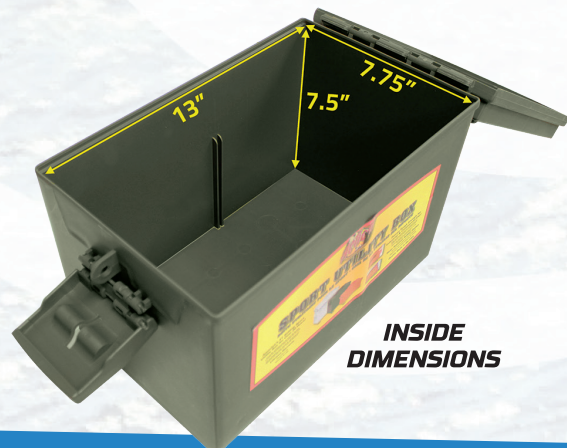

INSIDE DIMENSIONS