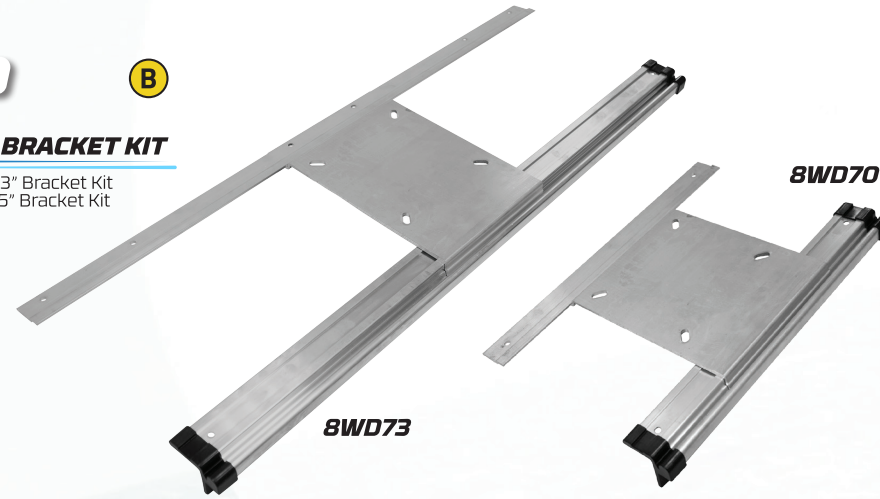

8WD73 B
SURE MOUNT BRACKET KIT

8WD73 33" Bracket Kit
8WD70 15" Bracket Kit