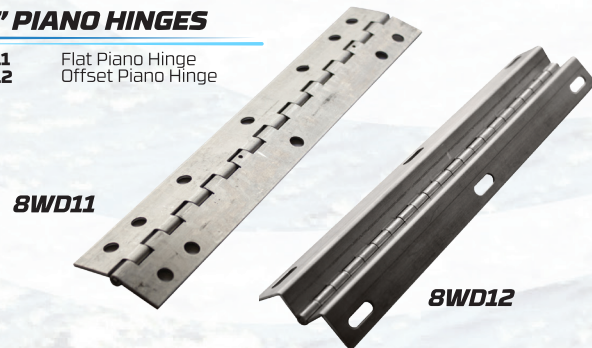

8WD13NP
NO-PINCH SEAT HINGES

Height: 10.375" • Depth: 10.25"

8WD13NPA Silver Finish
 8WD13NPB Black Finish

8WD11
11" PIANO HINGES

8WD11 Flat Piano Hinge
 8WD12 Offset Piano Hinge

8WD1251 B
ECONOMY FIXED PEDESTALS