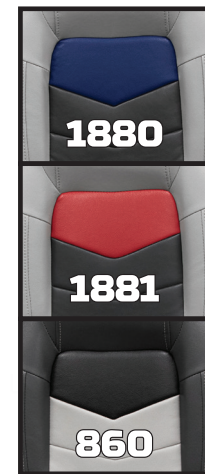

1881

860

1880