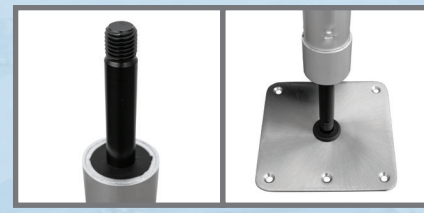

THREADED PIN CLOSE UPS