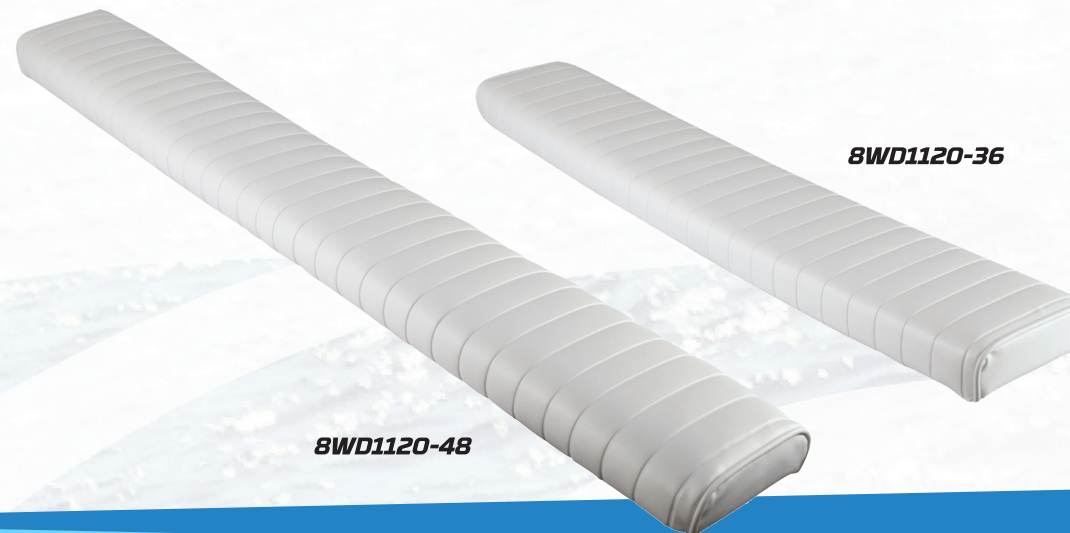

8WD015-3-710

8WD1120-48

8WD1120-36

COCKPIT BOLSTERS

- Adds Padded Protection & Comfort to any Coaming Section
- Stainless Steel Mounting Clips Included
- Width: 6.75" Thickness: 2.25"

8WD1120-36 36" Length - White
 8WD1120-48 48" Length - White